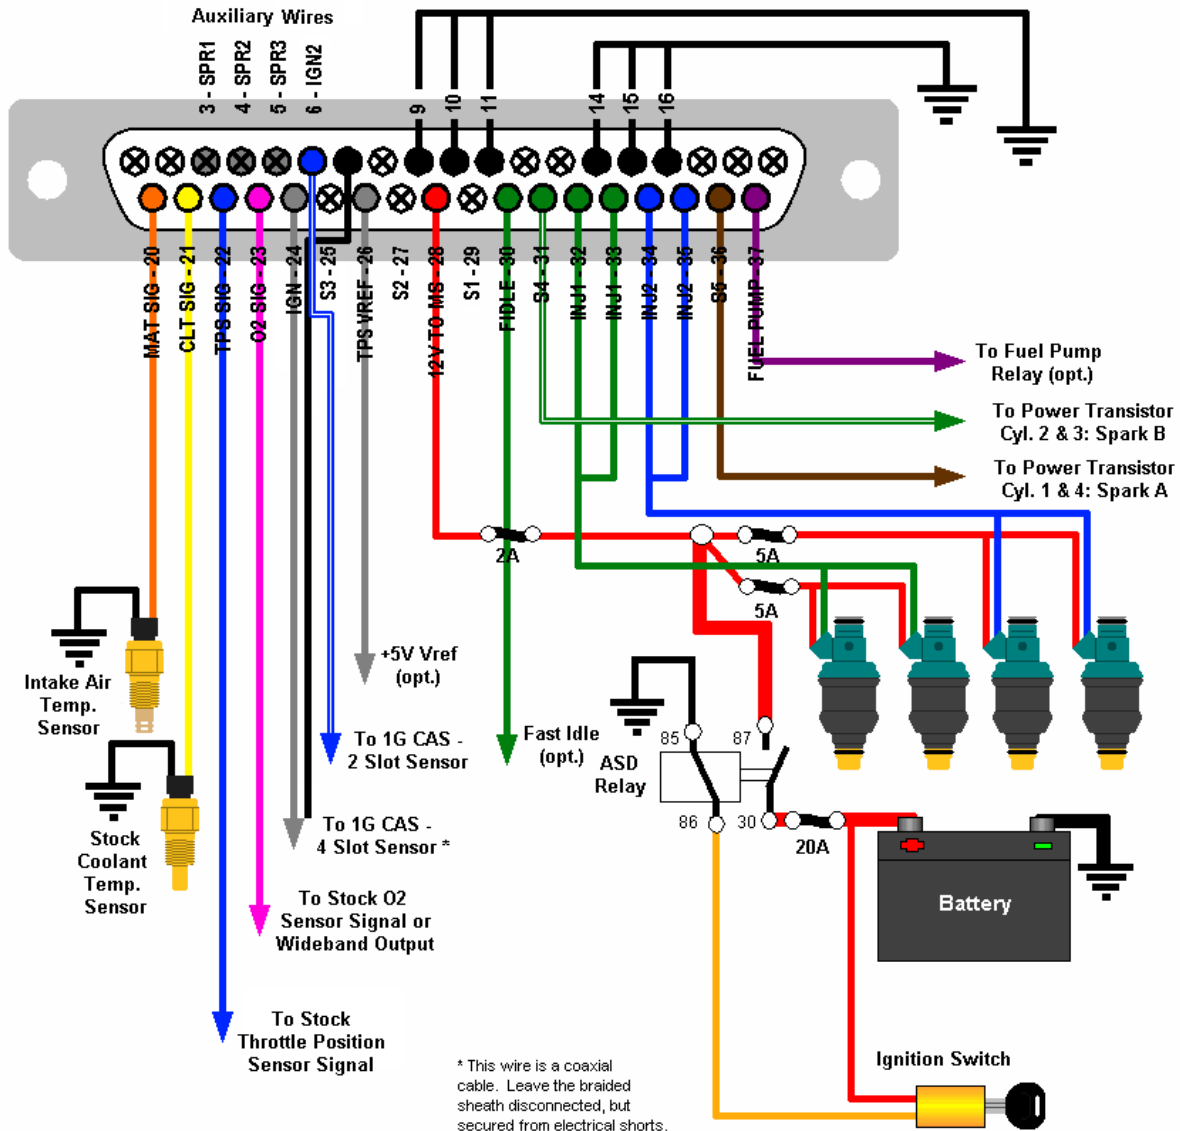

SymTech Laboratories Assembled MegaSquirt ECU's: Wiring Guide

MegaSquirt Installation Wiring Diagram DSM/4G63 Wasted Spark

Color code corresponds to the SymTech Labs Wiring Harness
Configuration corresponds to SymTech Labs' 4663-configured MegaSquirt ECU's
<http://store.symtechlabs.com/>